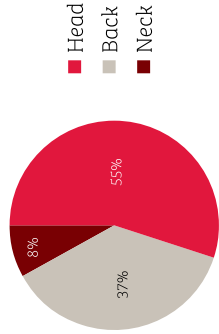

**+ 1kg/day**

**- 0.91%**

Figure 1. From research Georg; Tötschek, 2001

Grooming at a brush also helps to increase milk production. Reason – less stress. More relaxed and active cows walk more, visiting the feed fence more frequently which results in higher feed intake.

Another benefit of the cow brush is fewer mastitis cases. There are several hypotheses for it, and one of them is when a cow's coat overall is cleaner, including clean back end and tail, it will cause less contamination towards the udder.